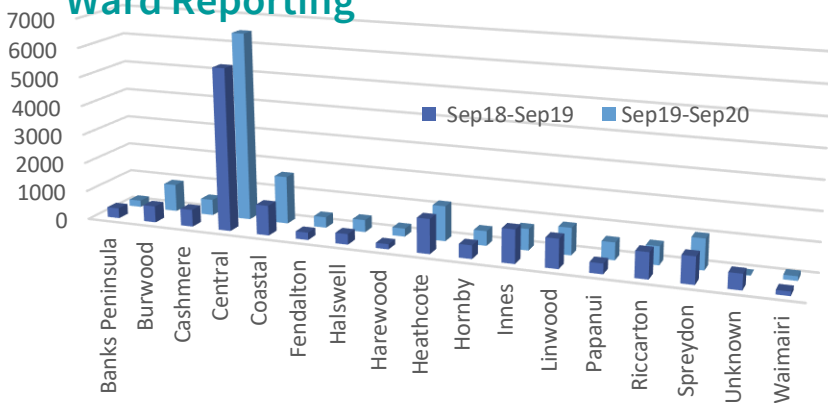

REPORTING

This is an indication (compared to the previous month) of how active our citizens are. Several people may report the same "tag" so this is not the best way to determine the amount of graffiti present.

Total Reporting

Ward Reporting

Hot Spots

(Most Reported Location)

- Colombo St
- Barbadoes St
- Worcester St
- Armagh St

Volunteer Activity

(Reports made by Graffiti Programme Volunteers)

- 4834 Individual Reports
- 2344 Group Reports
- 34 Active Volunteers