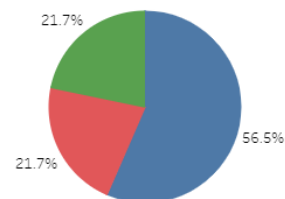

Total Reporting

Ward Reporting

Hot Spots

(Most Reported Location)

- Colombo St
- Barbadoes St
- Worcester St
- Armagh St

Volunteer Activity

(Reports made by Graffiti Programme Volunteers)

- 4834 Individual Reports
- 2344 Group Reports
- 34 Active Volunteers

Hot Spots

(By area removed)

- Marylands Reserve
- Thompson Park
- Washington Way
- Southern Motorway

New Murals

From the Police

Canterbury Offender Demographics

Age Group (years)

15-19	5
20-24	5
25-29	4
30-34	2
35-39	1
65-69	1

Female
Male

European
Maori
Not Stated

Proceedings

Court Action	8
Formal Warning	8
Informal Warning	1
Non Court Action	2
Non Court Referred Conference	1
Not Proceeded With	1