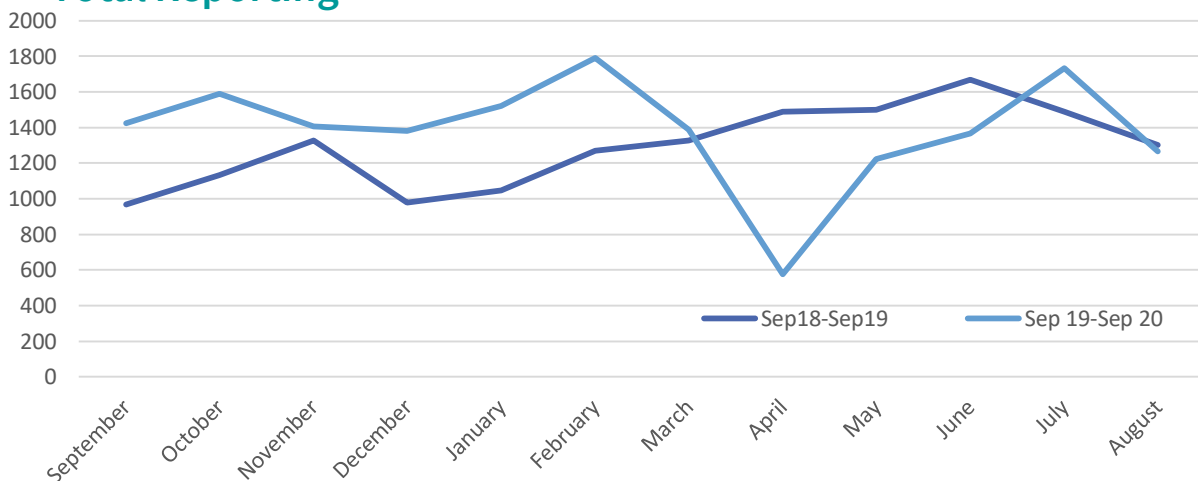

REPORTING

This is an indication (compared to the previous month) of how active our citizens are. Several people may report the same "tag" so this is not the best way to determine the amount of graffiti present.

Total Reporting

Ward Reporting

Hot Spots

(Most Reported Location)

- Colombo St
- Barbadoes St
- Worcester St
- Armagh St

Volunteer Activity

(Reports made by Graffiti Programme Volunteers)

- 4834 Individual Reports
- 2344 Group Reports
- 34 Active Volunteers

Top Reporter

Peter (Spreydon Ward) (2274)

Most reported TAG

GRAFFITI SNAPSHOT

Sep2019 - Sep2020

REMOVAL

This is an indication (compared to the previous month) of how much graffiti has been removed.

Ward Removal