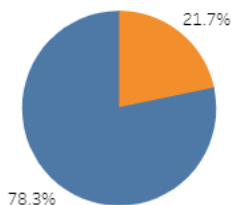

Total Reporting

Ward Reporting

Hot Spots

(Most Reported Location)

- Colombo St
- Barbadoes St
- Worcester St
- Armagh St

Volunteer Activity

(Reports made by Graffiti Programme Volunteers)

- 4834 Individual Reports
- 2344 Group Reports
- 34 Active Volunteers

Hot Spots

(By area removed)

- Marylands Reserve
- Thompson Park
- Washington Way
- Southern Motorway

New Murals

From the Police

Canterbury Offender Demographics

Age Group (years)

15-19	5
20-24	5
25-29	4
30-34	2
35-39	1
65-69	1

Female
Male

European
Maori
Not Stated

Proceedings

Court Action	8
Formal Warning	8
Informal Warning	1
Non Court Action	2
Non Court Referred Conference	1
Not Proceeded With	1